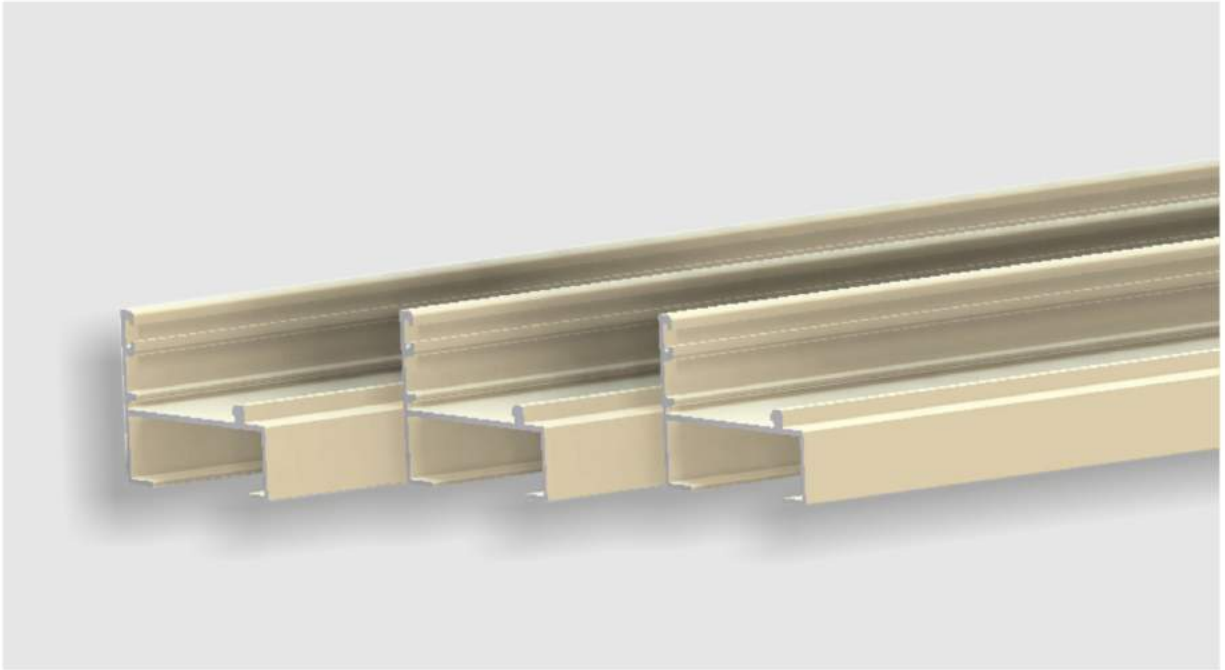

Thickness: 1.00 mm

Length: 6.0 m

Available Colors: White, Cream, Black, Brown, CA

Shop Front Types:

M

M Cover

Door Jamb

Open Back

Cover
Open Back

Lane Closure

Z/L Jamb

Z/L Jamb
Cover

Lane Coluse
Cover

AS. II. Window Series

01. Window Series

Casement windows are used individually or in pairs within the same frame, these products are usually hung outside. Casement windows normally use with casement holders. The advantages of using our casement windows are made from finest quality, corrosion resistance, easy to shape, and lightweight.

Thickness: 1.00 - 1.05 mm

Length: 6.0 m

Available Colors: White, Cream, Black, Brown, CA

Shop Front Types:

Window
Stopper

Shutters

Window
Cover

Project References