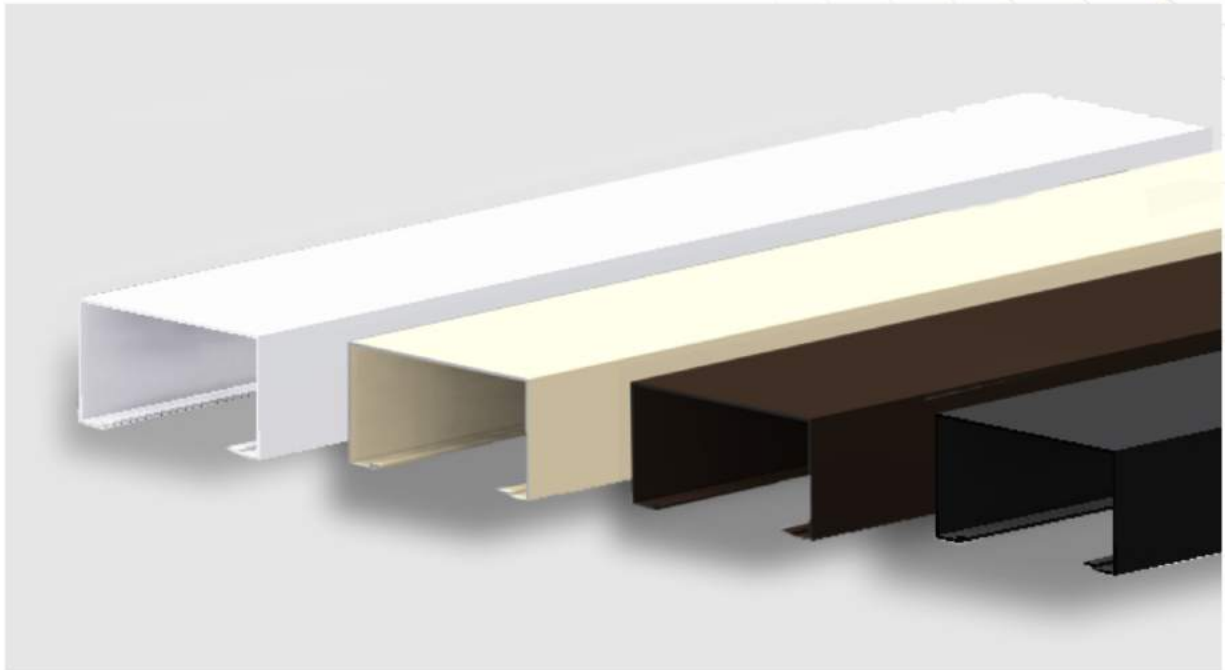

One Stop Solution for Construction Material Needs

Export Product Catalogue

Aluminium Storefront | Window series

A large aluminum storefront window and door system is shown, featuring a sliding glass door with a black handle and a large window. The view through the glass shows a patio area with a white railing, a large potted fern, and a white table with several potted plants. The background is filled with lush green trees under bright sunlight. A blue banner is overlaid at the bottom left of the image.

Aluminum Storefront

AS. I. Shop Front

01. Shop Front

Shop Front is located at street side from a commercial building, usually includes one or more display windows. Storefront functions are to draw visual attention to the business and its merchandise. We provide with two type of sizes which are 3" and 4". Many people already change from wood frames to aluminum frames because of its economical price and easiness to maintain.

Thickness: 1.00 mm

Length: 6.0 m

Available Colors: White, Cream, Black, Brown, CA

Shop Front Types:

M

M Cover

Door Jamb

Open Back

Cover
Open Back

Lane Closure

Z/L Jamb

Z/L Jamb
Cover

Lane Coluse
Cover

AS. II. Window Series

01. Window Series

Casement windows are used individually or in pairs within the same frame, these products are usually hung outside. Casement windows normally use with casement holders. The advantages of using our casement windows are made from finest quality, corrosion resistance, easy to shape, and lightweight.